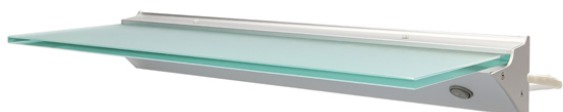

# PRODUCT SHEET

**Description:**

ALU. Shelf 450mm, Anodized, White LED, With 8mm Glass Plate

**Item number:**

22.02.710-0

Units	Box	Carton	HS Code	Barcode
Pcs.	1	1	9405119090	
				5704866080347

**LxFxSxH**

450 x 175 x 70 x 65 mm